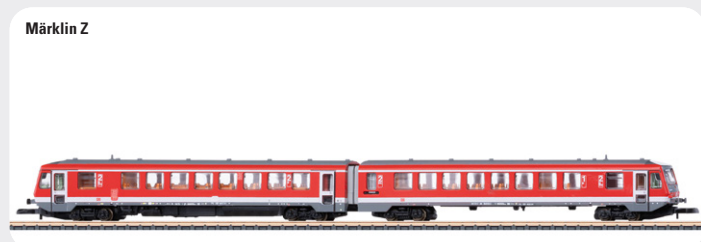

88700 Dieseltriebwagen BR 628.2 mit Steuerwagen BR 928.2
Class 628.2 Diesel Powered Rail Car with a Class 928.2 Cab Control Car € 339,00*

88716 InterCityExperimental
InterCityExperimental € 599,00*

88730 Schnelltriebwagenzug RAe TEE II
Class RAe TEE II Express Powered Rail Car Train € 699,00*